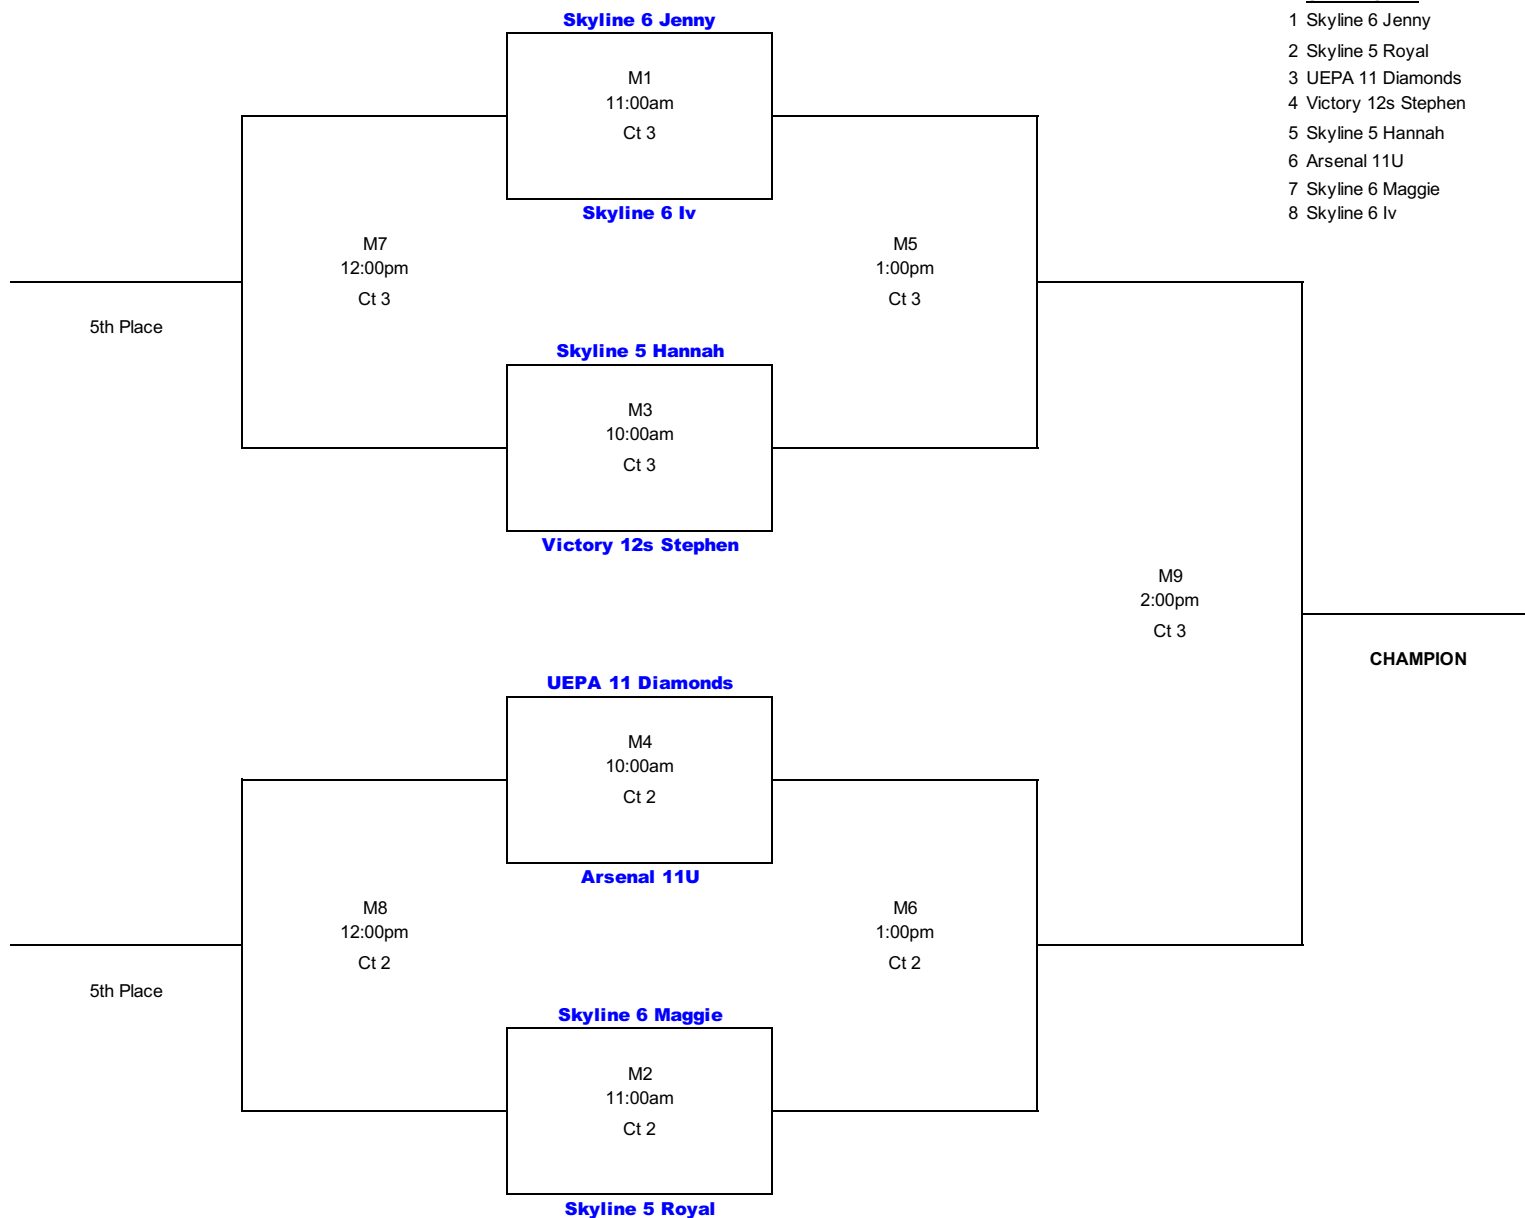

Plano Volleyball Association

6th Grade Div 1

Saturday, June 19, 2022

Site: Skyline Sports Shack

Version 2: Updated June 18 @ 9:30pm

START SEED

- 1 Skyline 6 Jenny
- 2 Skyline 5 Royal
- 3 UEPA 11 Diamonds
- 4 Victory 12s Stephen
- 5 Skyline 5 Hannah
- 6 Arsenal 11U
- 7 Skyline 6 Maggie
- 8 Skyline 6 Iv

Bracket Notes

All Matches are 2 out of 3 sets to 25 pts. without a cap. 3rd Set is to 15 pts, no cap.

All Times are approximate, the warm-up will start immediately after the previous match has concluded