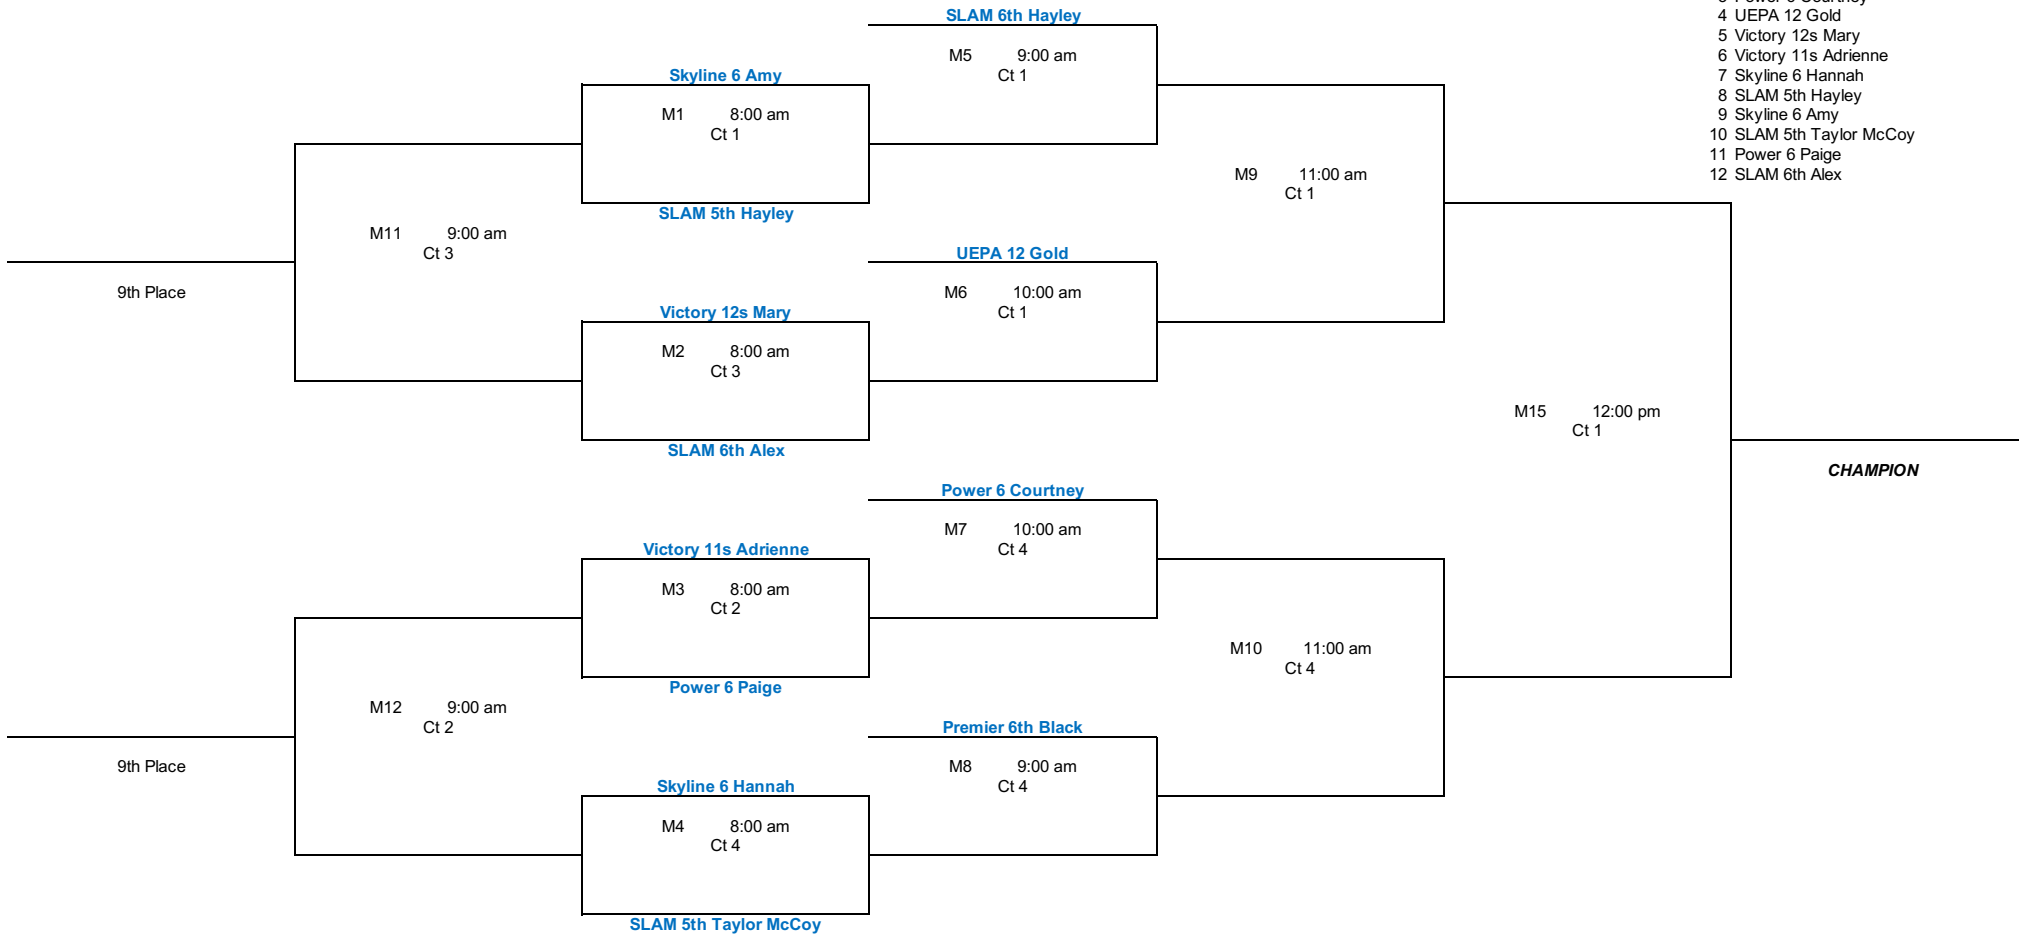

## 6th Grade Div 2

### Saturday, June 19, 2022

Site: Skyline Sports Shack

Version 3: Updated June 18 @ 9:30pm

**START SEED**

- 1 SLAM 6th Hayley
- 2 Premier 6th Black
- 3 Power 6 Courtney
- 4 UEPA 12 Gold
- 5 Victory 12s Mary
- 6 Victory 11s Adrienne
- 7 Skyline 6 Hannah
- 8 SLAM 5th Hayley
- 9 Skyline 6 Amy
- 10 SLAM 5th Taylor McCoy
- 11 Power 6 Paige
- 12 SLAM 6th Alex

**BRACKET NOTES:**

- All Matches are 2 out of 3 sets to 25 pts. without a cap. 3rd Set is to 15 pts, no cap.
- All Times are approximate, the warm-up will start immediately after the previous match has concluded
- There may not be a trainer on site, so make the necessary arrangements.
- We need two volunteers per team (one line judge, one at scores table)