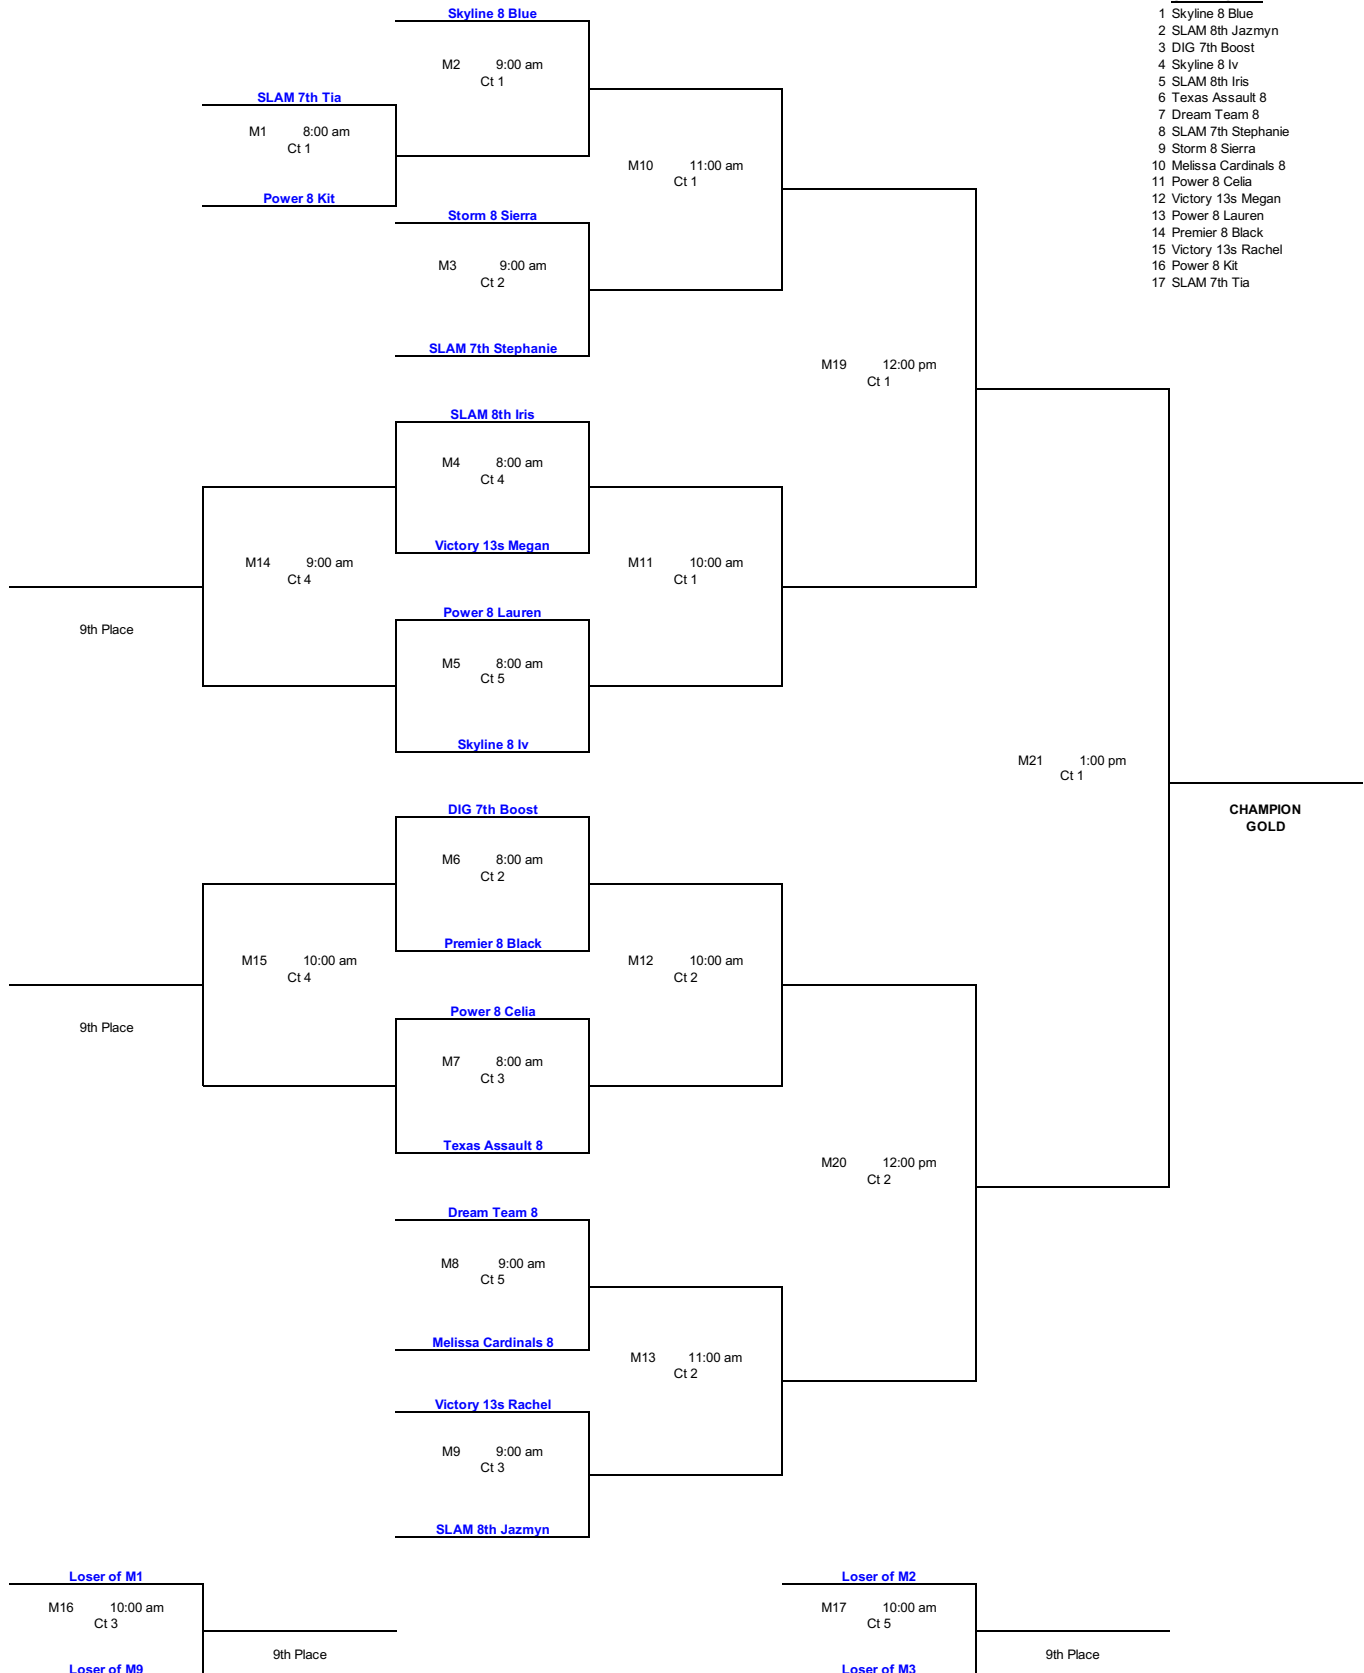

Plano Volleyball Association

8th Grade Div 2

Saturday, June 19, 2022

SITE: VIP

Version 2: Updated June 18 @ 9:30pm

START SEED

- 1 Skyline 8 Blue
- 2 SLAM 8th Jazmyn
- 3 DIG 7th Boost
- 4 Skyline 8 Iv
- 5 SLAM 8th Iris
- 6 Texas Assault 8
- 7 Dream Team 8
- 8 SLAM 7th Stephanie
- 9 Storm 8 Sierra
- 10 Melissa Cardinals 8
- 11 Power 8 Celia
- 12 Victory 13s Megan
- 13 Power 8 Lauren
- 14 Premier 8 Black
- 15 Victory 13s Rachel
- 16 Power 8 Kit
- 17 SLAM 7th Tia

BRACKET NOTES:

All Matches are 2 out of 3 sets to 25 pts. without a cap. 3rd Set is to 15 pts, no cap.
 All Times are approximate, the warm-up will start immediately after the previous match has concluded
 There may not be a trainer on site, so make the necessary arrangements.
 We will need two parent volunteers each match (one line judge and one at scores table)