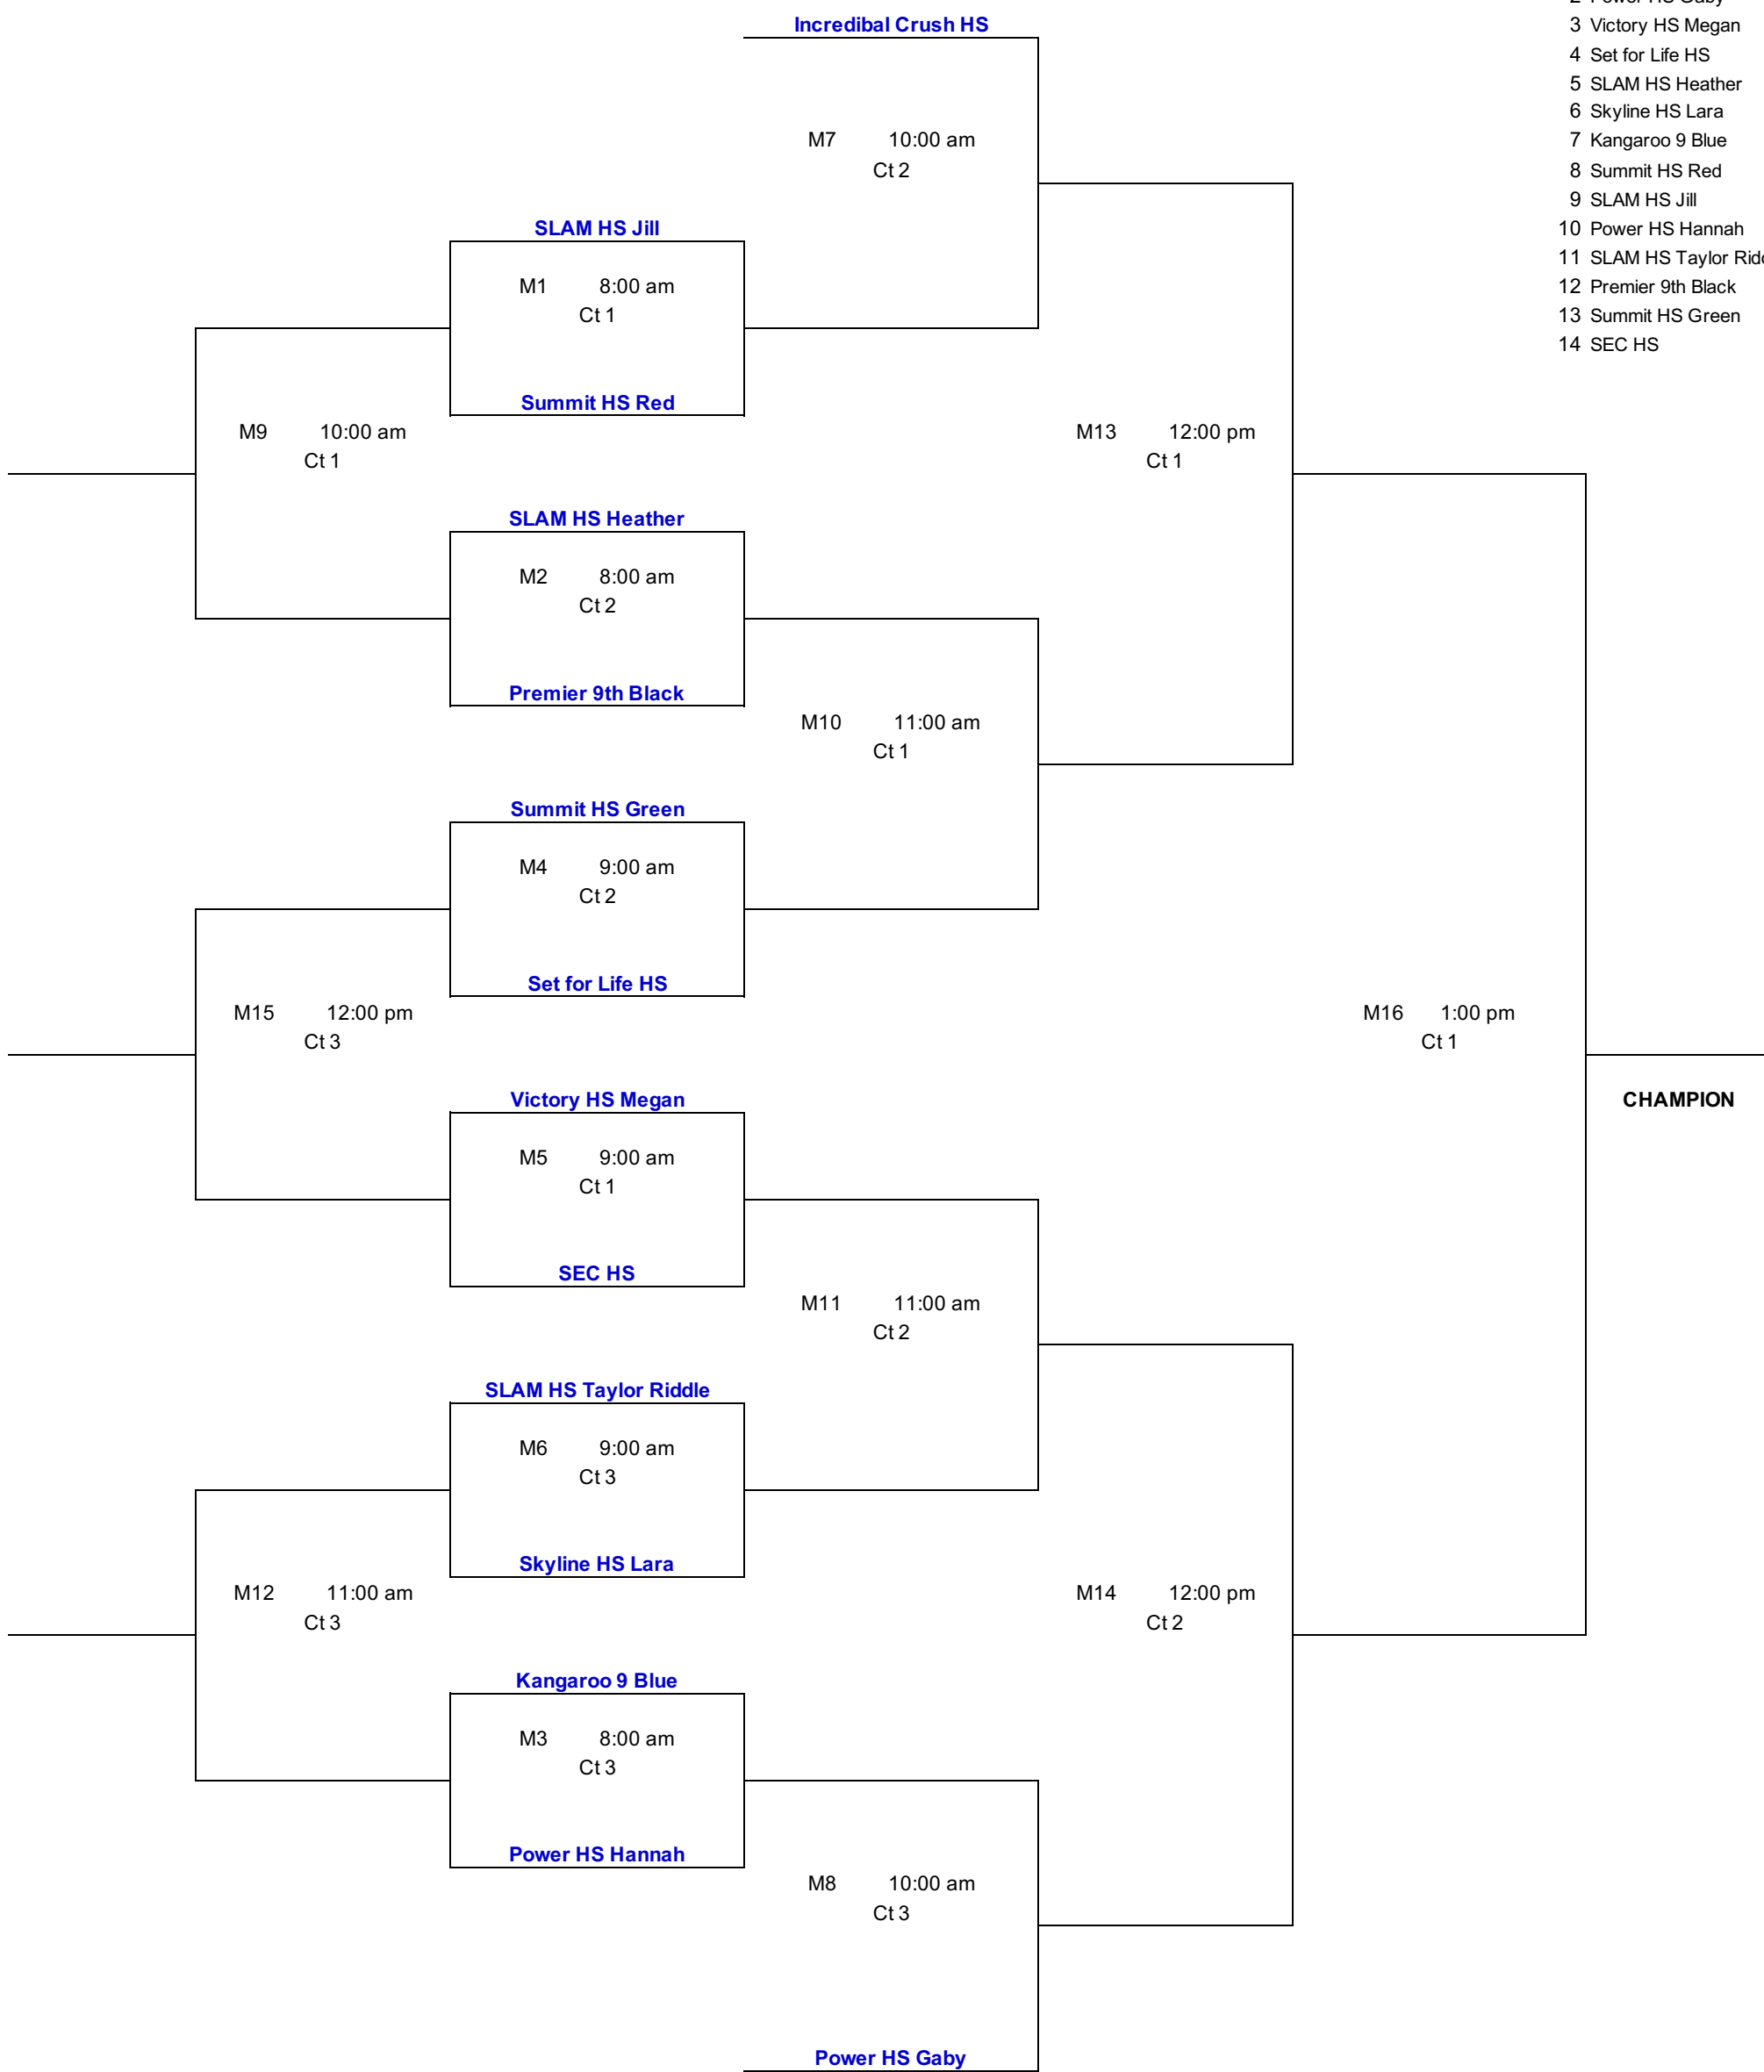

Plano Volleyball Association High School Div 2 Saturday, June 19, 2022 Site: Net Results

Version 3: Updated June 18 @ 9:30pm

START SEED

- 1 Incredible Crush HS
- 2 Power HS Gaby
- 3 Victory HS Megan
- 4 Set for Life HS
- 5 SLAM HS Heather
- 6 Skyline HS Lara
- 7 Kangaroo 9 Blue
- 8 Summit HS Red
- 9 SLAM HS Jill
- 10 Power HS Hannah
- 11 SLAM HS Taylor Riddl
- 12 Premier 9th Black
- 13 Summit HS Green
- 14 SEC HS

BRACKET NOTES:

All Matches are 2 out of 3 sets to 25 pts. without a cap. 3rd Set is to 15 pts, no cap.
 All Times are approximate, the warm-up will start immediately after the previous match has concluded
 There may not be a trainer on site, so make the necessary arrangements.
 We need two volunteers per team (one line judge, one at scores table)